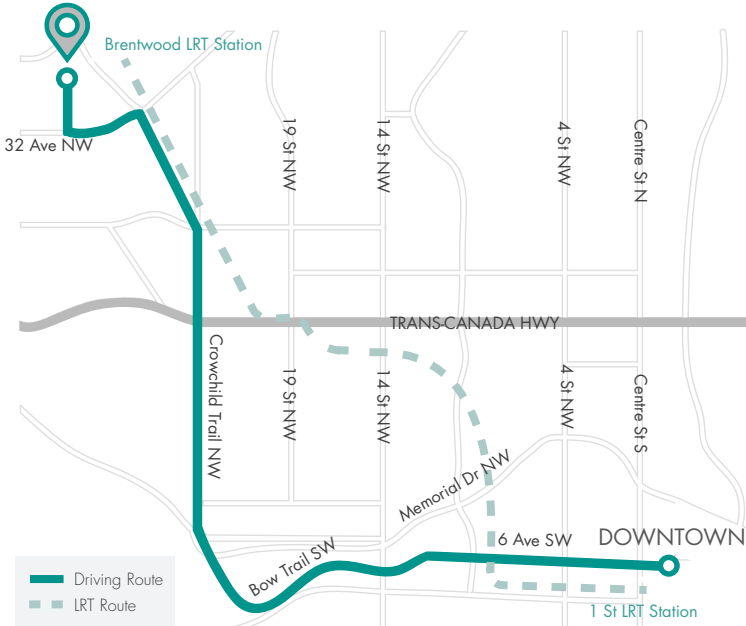

3710 33 STREET NW